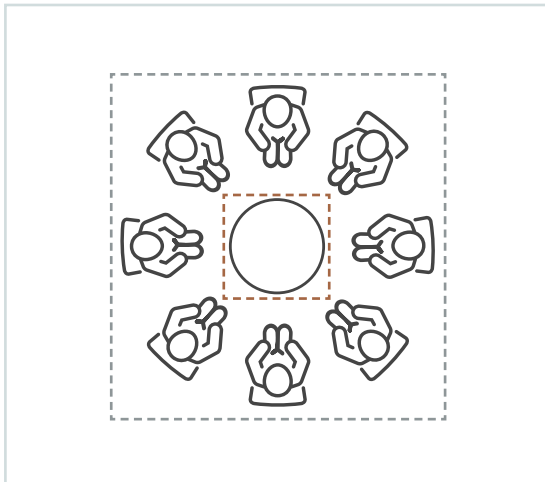

Dimensions and weight

Dewdrop M	Height	100 cm	(39.4 in)
	Diameter	65 cm	(25.6 in)
	Weight	150 kg	(330 lb)
Dewdrop L	Height	120 cm	(47.2 in)
	Diameter	80 cm	(31.5 in)
	Weight	220 kg	(485 lb)
Dewdrop XL	Height	150 cm	(59 in)
	Diameter	100 cm	(39.4 in)
	Weight	425 kg	(937 lb)

Minimal seating area

□	Base size ash plate		
	Dewdrop M	80 x 80 cm	(31.5 x 31.5 in)
	Dewdrop L	100 x 100 cm	(39.4 x 39.4 in)
	Dewdrop XL	120 x 120 cm	(47.3 x 47.3 in)
□	Base size minimal seating area		
	Dewdrop M	1 - 5 pers.	250 x 250 cm (98 x 98 in)
	Dewdrop L	4 - 12 pers.	300 x 300 cm (118 x 118 in)
	Dewdrop XL	8 - 25 pers.	400 x 400 cm (158 x 158 in)

Personalisation

Have your own text or logo inscribed into the ash plate of your Dewdrop. Your logo, or a message of up to 35 characters (including spaces) adds that wonderful personal touch.

Check the delivery specifications:
<https://www.glowbus.eu/logospecs>