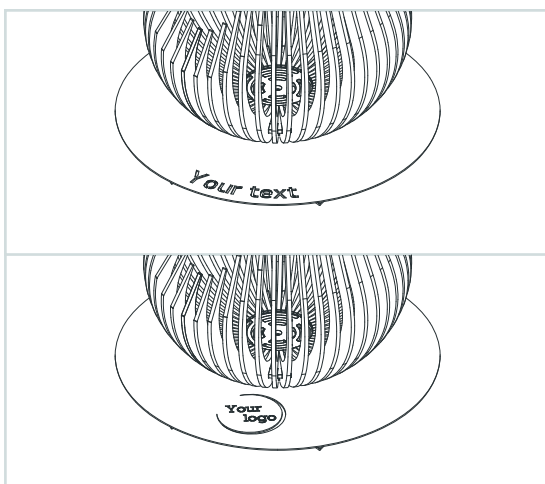

Dimensions and weight

Dewdrop M	Height	100 cm	(39.4 in)
	Diameter	65 cm	(25.6 in)
	Weight	150 kg	(330 lb)
Dewdrop L	Height	120 cm	(47.2 in)
	Diameter	80 cm	(31.5 in)
	Weight	220 kg	(485 lb)
Dewdrop XL	Height	150 cm	(59 in)
	Diameter	100 cm	(39.4 in)
	Weight	425 kg	(937 lb)

Minimal seating area

□	Base size ash plate		
	Dewdrop M	80 x 80 cm	(31.5 x 31.5 in)
	Dewdrop L	100 x 100 cm	(39.4 x 39.4 in)
	Dewdrop XL	120 x 120 cm	(47.3 x 47.3 in)
□	Base size minimal seating area		
	Dewdrop M	1 - 5 pers.	250 x 250 cm (98 x 98 in)
	Dewdrop L	4 - 12 pers.	300 x 300 cm (118 x 118 in)
	Dewdrop XL	8 - 25 pers.	400 x 400 cm (158 x 158 in)

Personalisation

Have your own text or logo inscribed into the ash plate of your Dewdrop. Your logo, or a message of up to 35 characters (including spaces) adds that wonderful personal touch.

Check the delivery specifications:
<https://www.glowbus.eu/logospecs>